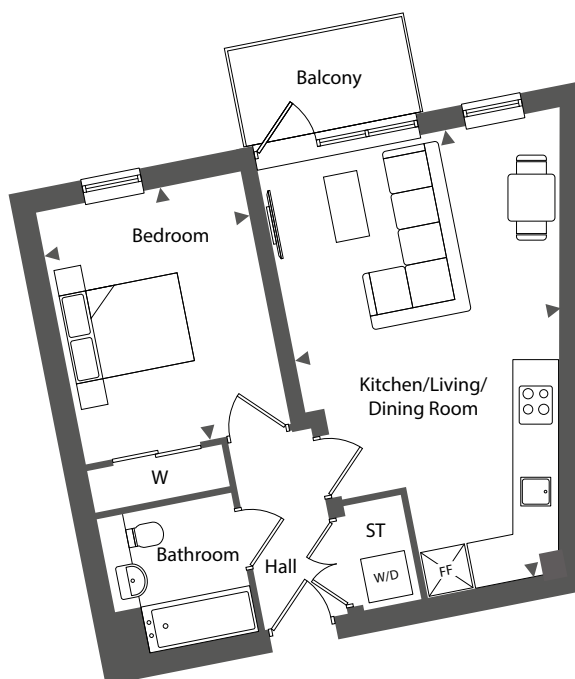

TREMAIN BUILDING

APARTMENT 209

ONE BEDROOM - THIRD FLOOR

Kitchen / Living / Dining Room

4.75m x 6.95m

15'8" x 22'10"

Bedroom

3.10m x 3.95m

10'2" x 13'0"

FF - Fridge Freezer W - Wardrobe ST - Storage W/D - Washer Dryer (---) - Indicative Wardrobe Location